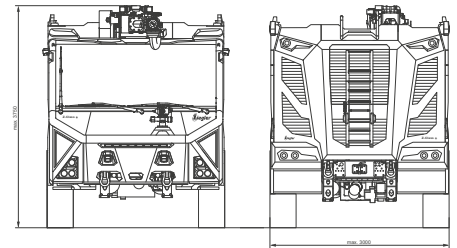

Airport Rescue and Firefighting Vehicle

Engine type / Power	Scania DC16 / 566 kW (770 HP)	
Drive / Performance	Permanent 6x6 / 0-80 km/h in < 28 sec, V _{max} 120 km/h	
Transmission	Continuously (stepless), fully automatic	
Wheelbase	4,750 mm	
Max. GVW / Axle load	39,000 kg / 13,000 kg	
Vehicle dimension	L x W x H: 11,800 x 3,000 x 3,750 mm	
Norms / Standards	ICAO, EASA, NFPA, ADV, EC, CCCF	
Cabin / Crew	ZIEGLER security cab Z-Cab AiR / up to 1+5	
Superstructure	ALPAS of the latest generation	
Centrifugal fire pump	<ul style="list-style-type: none"> ▪ ZIEGLER FPN 10-8000, PTO-driven ▪ Optional FPN 10-10000, PTO-driven 	<ul style="list-style-type: none"> ▪ Pump optionally made from bronze ▪ Stainless steel piping optional
Mixing system	ZIEGLER EAD	
Water tank	up to 14,000 l with roof turret, up to 12,500 l with Z-Attack; corrosion resistant GRP material	
Foam tank	up to 1,680 l; corrosion resistant GRP material	
Turret	<ul style="list-style-type: none"> ▪ Bumper turret ZT-2000, optionally lowerable ▪ Roof turret ZT-6000 (series), ZT-8000 (optional) 	<ul style="list-style-type: none"> ▪ Z-Attack 17 HRET optional
Additional extinguishing systems	<ul style="list-style-type: none"> ▪ High-pressure pump ▪ 250 kg dry powder system ▪ Rapid intervention units 	<ul style="list-style-type: none"> ▪ 120 kg CO₂ system ▪ CAFS
Special equipment	<ul style="list-style-type: none"> ▪ Assistance systems (Roll over prevention, navigation unit) ▪ Camera systems (IR, color, BirdView, mirror replacement) ▪ Additional lights (working, environment, flashing) 	<ul style="list-style-type: none"> ▪ Light mast ▪ Handhelds for turret operation ▪ Automatic foldable guardrail on roof