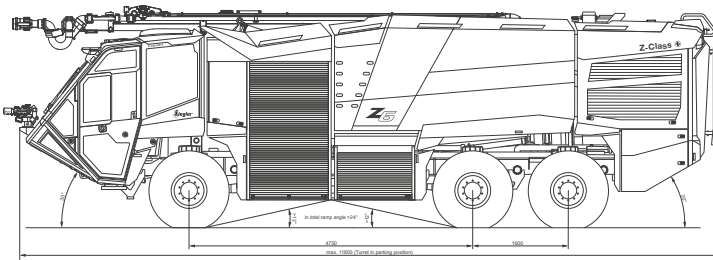

Airport Rescue and Firefighting Vehicle

Engine type / Power	Scania DC16 / 566 kW (770 HP)	
Drive / Performance	Permanent 6x6 / 0-80 km/h in < 28 sec, V _{max} 120 km/h	
Transmission	Continuously (stepless), fully automatic	
Wheelbase	4,750 mm	
Max. GVW / Axle load	39,000 kg / 13,000 kg	
Vehicle dimension	L x W x H: 11,800 x 3,000 x 3,750 mm	
Norms / Standards	ICAO, EASA, NFPA, ADV, EC, CCCF	
Cabin / Crew	ZIEGLER security cab Z-Cab AiR / up to 1+5	
Superstructure	ALPAS of the latest generation	
Centrifugal fire pump	<ul style="list-style-type: none"> ▪ ZIEGLER FPN 10-8000, PTO-driven ▪ Optional FPN 10-10000, PTO-driven 	<ul style="list-style-type: none"> ▪ Pump optionally made from bronze ▪ Stainless steel piping optional
Mixing system	ZIEGLER EAD	
Water tank	up to 14,000 l with roof turret, up to 12,500 l with Z-Attack; corrosion resistant GRP material	
Foam tank	up to 1,680 l; corrosion resistant GRP material	
Turret	<ul style="list-style-type: none"> ▪ Bumper turret ZT-2000, optionally lowerable ▪ Roof turret ZT-6000 (series), ZT-8000 (optional) 	<ul style="list-style-type: none"> ▪ Z-Attack 17 HRET optional
Additional extinguishing systems	<ul style="list-style-type: none"> ▪ High-pressure pump ▪ 250 kg dry powder system ▪ Rapid intervention units 	<ul style="list-style-type: none"> ▪ 120 kg CO₂ system ▪ CAFS
Special equipment	<ul style="list-style-type: none"> ▪ Assistance systems (Roll over prevention, navigation unit) ▪ Camera systems (IR, color, BirdView, mirror replacement) ▪ Additional lights (working, environment, flashing) 	<ul style="list-style-type: none"> ▪ Light mast ▪ Handhelds for turret operation ▪ Automatic foldable guardrail on roof